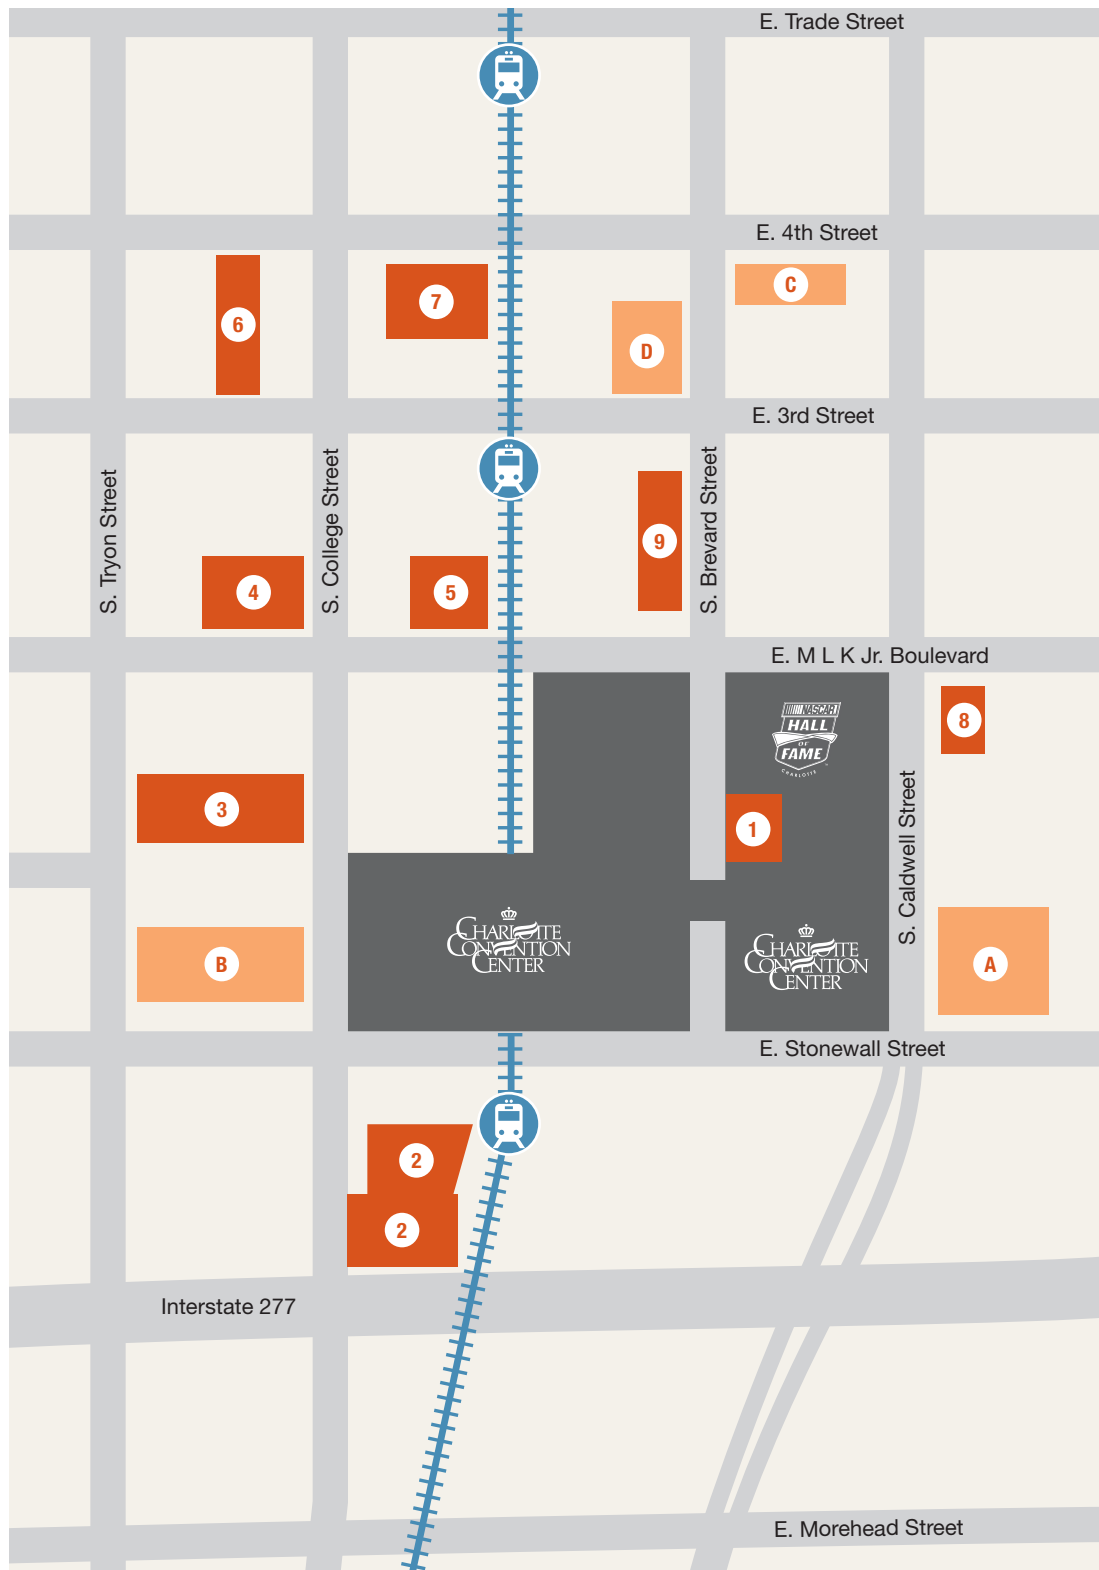

## Parking Facilities

 Covered Parking

 Flat Surface Parking

- 1 NASCAR Hall of Fame**  
500 S. Brevard St.
- \$4 for the first 30 minutes
  - \$2 each additional 30 minutes
  - \$20 daily max
  - In after 5 p.m., max \$10
  - All rates subject to change

**A** 501 S. Caldwell St.

**B** 510 S. College St.

**C** 418 E. 4th St.

**D** 210 S. Brevard St.

- 2 The Westin Charlotte**  
601 S. College St.

- 3 The Green**  
463 S. Tryon St. and 473 S. College St.

- 4 Two Wells Fargo Center**  
169 E. Martin Luther King Jr. Blvd.

- 5 One Wells Fargo Center**  
257 E. Martin Luther King Jr. Blvd.

- 6 BB&T Center**  
200 S. College St.

- 7 Charlotte Plaza**  
300 E. 4th St.

- 8 Hilton Garden Inn Charlotte Uptown/  
Hampton Inn Charlotte Uptown**  
508 E. Martin Luther King Jr. Blvd.

- 9 AT&T Plaza**  
300 S. Brevard St.

\*Addresses may be modified to reflect parking entrance.

**Charlotte's  
got a lot.**